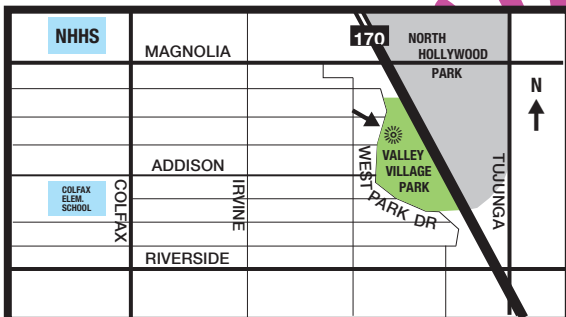

4TH ANNUAL

**ZOO MAGNET
FAMILY & STAFF**

POTLUCK PICNIC

**12PM - 3PM
SUNDAY
JUNE 6
2010**

**VALLEY VILLAGE PARK
(PART OF NO. HOLLYWOOD PARK)
5000 WESTPARK DRIVE
NO. HOLLYWOOD 91601**

(the park is west of the 170, east of Colfax, and south of Magnolia. Find us at the north end of the park.)